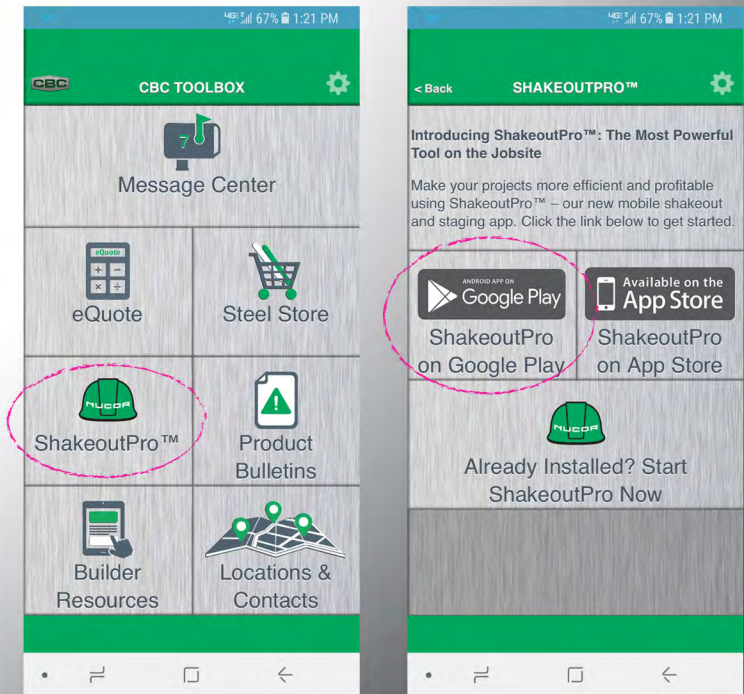

Google Play

# LAUNCH SHAKEOUTPRO™ FROM THE CBC MOBILE TOOLBOX APP

As an Authorized Builder, use the CBC Toolbox app as the fastest way to access ShakeoutPro. If you already have the Toolbox App installed, follow the simple steps below. If you do not have Toolbox on your mobile device refer to the Toolbox Installation Instructions at [www.cbcsteelbuildings.com/toolbox](http://www.cbcsteelbuildings.com/toolbox).

1. Launch the **CBC Mobile Toolbox App** from your Home screen.
2. Tap on the **ShakeoutPro** icon.
3. Choose the **Google Play Store** option to install the **ShakeoutPro** app.
4. Tap on the **Install** button.
5. You can now access **ShakeoutPro** from the **CBC Mobile Toolbox**!