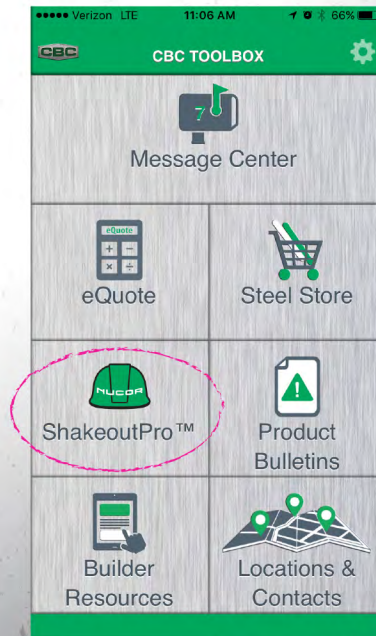

LAUNCH SHAKEOUTPRO™ FROM THE CBC MOBILE TOOLBOX APP

As an Authorized Builder, use the CBC Toolbox app as the fastest way to access ShakeoutPro. If you already have the Toolbox App installed, follow the simple steps below. If you do not have Toolbox on your mobile device refer to the Toolbox Installation Instructions at www.cbcsteelbuildings.com/toolbox.

1. Launch the **CBC Mobile Toolbox App** from your Home screen.
2. Tap on the **ShakeoutPro** icon.
3. Choose the **App Store** option to install the **ShakeoutPro** app.
4. Tap on the **Get** button.
5. Enter your **Apple ID password** or **Touch ID** to install.
6. You can now access **ShakeoutPro** from the **CBC Mobile Toolbox**!