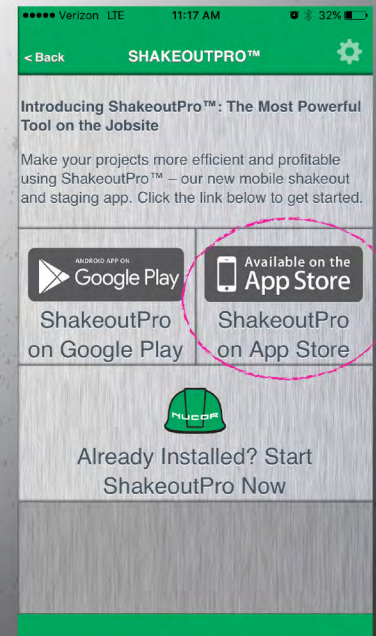

LAUNCH SHAKEOUTPRO™ FROM THE CBC MOBILE TOOLBOX APP

As an Authorized Builder, use the CBC Toolbox app as the fastest way to access ShakeoutPro. If you already have the Toolbox App installed, follow the simple steps below. If you do not have Toolbox on your mobile device refer to the Toolbox Installation Instructions at www.cbcsteelbuildings.com/toolbox.

1. Launch the **CBC Mobile Toolbox App** from your Home screen.
2. Tap on the **ShakeoutPro** icon.
3. Choose the **App Store** option to install the **ShakeoutPro** app.
4. Tap on the **Get** button.
5. Enter your **Apple ID password** or **Touch ID** to install.
6. You can now access **ShakeoutPro** from the **CBC Mobile Toolbox**!