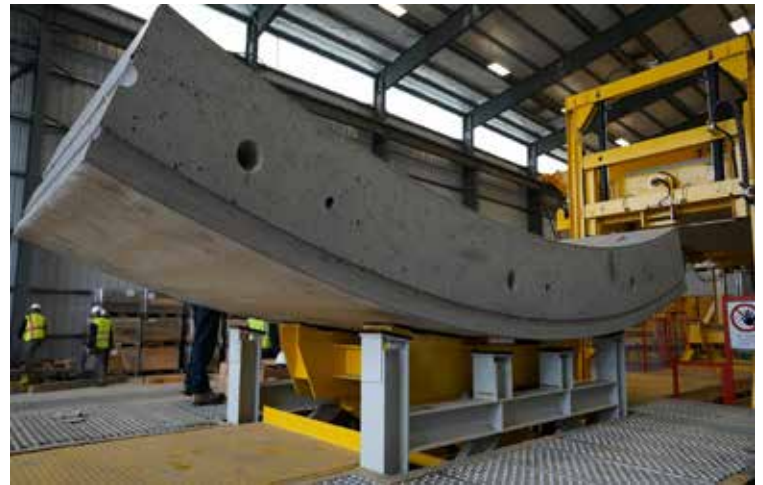

FPS Encon Precast

Manufacturing

CBC
STEEL BUILDINGS
a **NUCOR** company
www.cbcsteelbuildings.com

LOCATION

Mojave, CA

SIZE

185,000 sf
(7 buildings total)

WALL SYSTEM

Standard A-Panel

ROOF SYSTEM

MS 24 Standing Seam

This massive 185,000 square-foot manufacturing plant is located in Northern Las Vegas. It is an expansion to the current production plant. It is made up of seven (7) buildings that are used for more than research and development. It will also serve as a production facility for spacecraft, a factory to build habitats to use on the moon, or Mars, or beyond. This steel building will house three spacecraft, three production lines and an assembly plant. It also features a custom curved mezzanine.